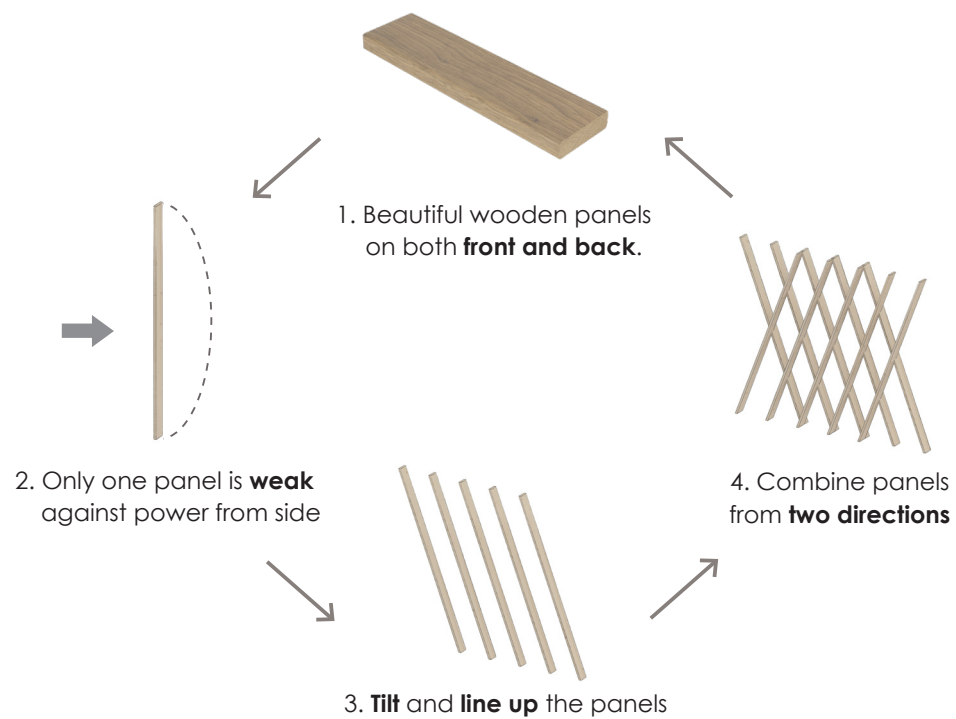

Concept images